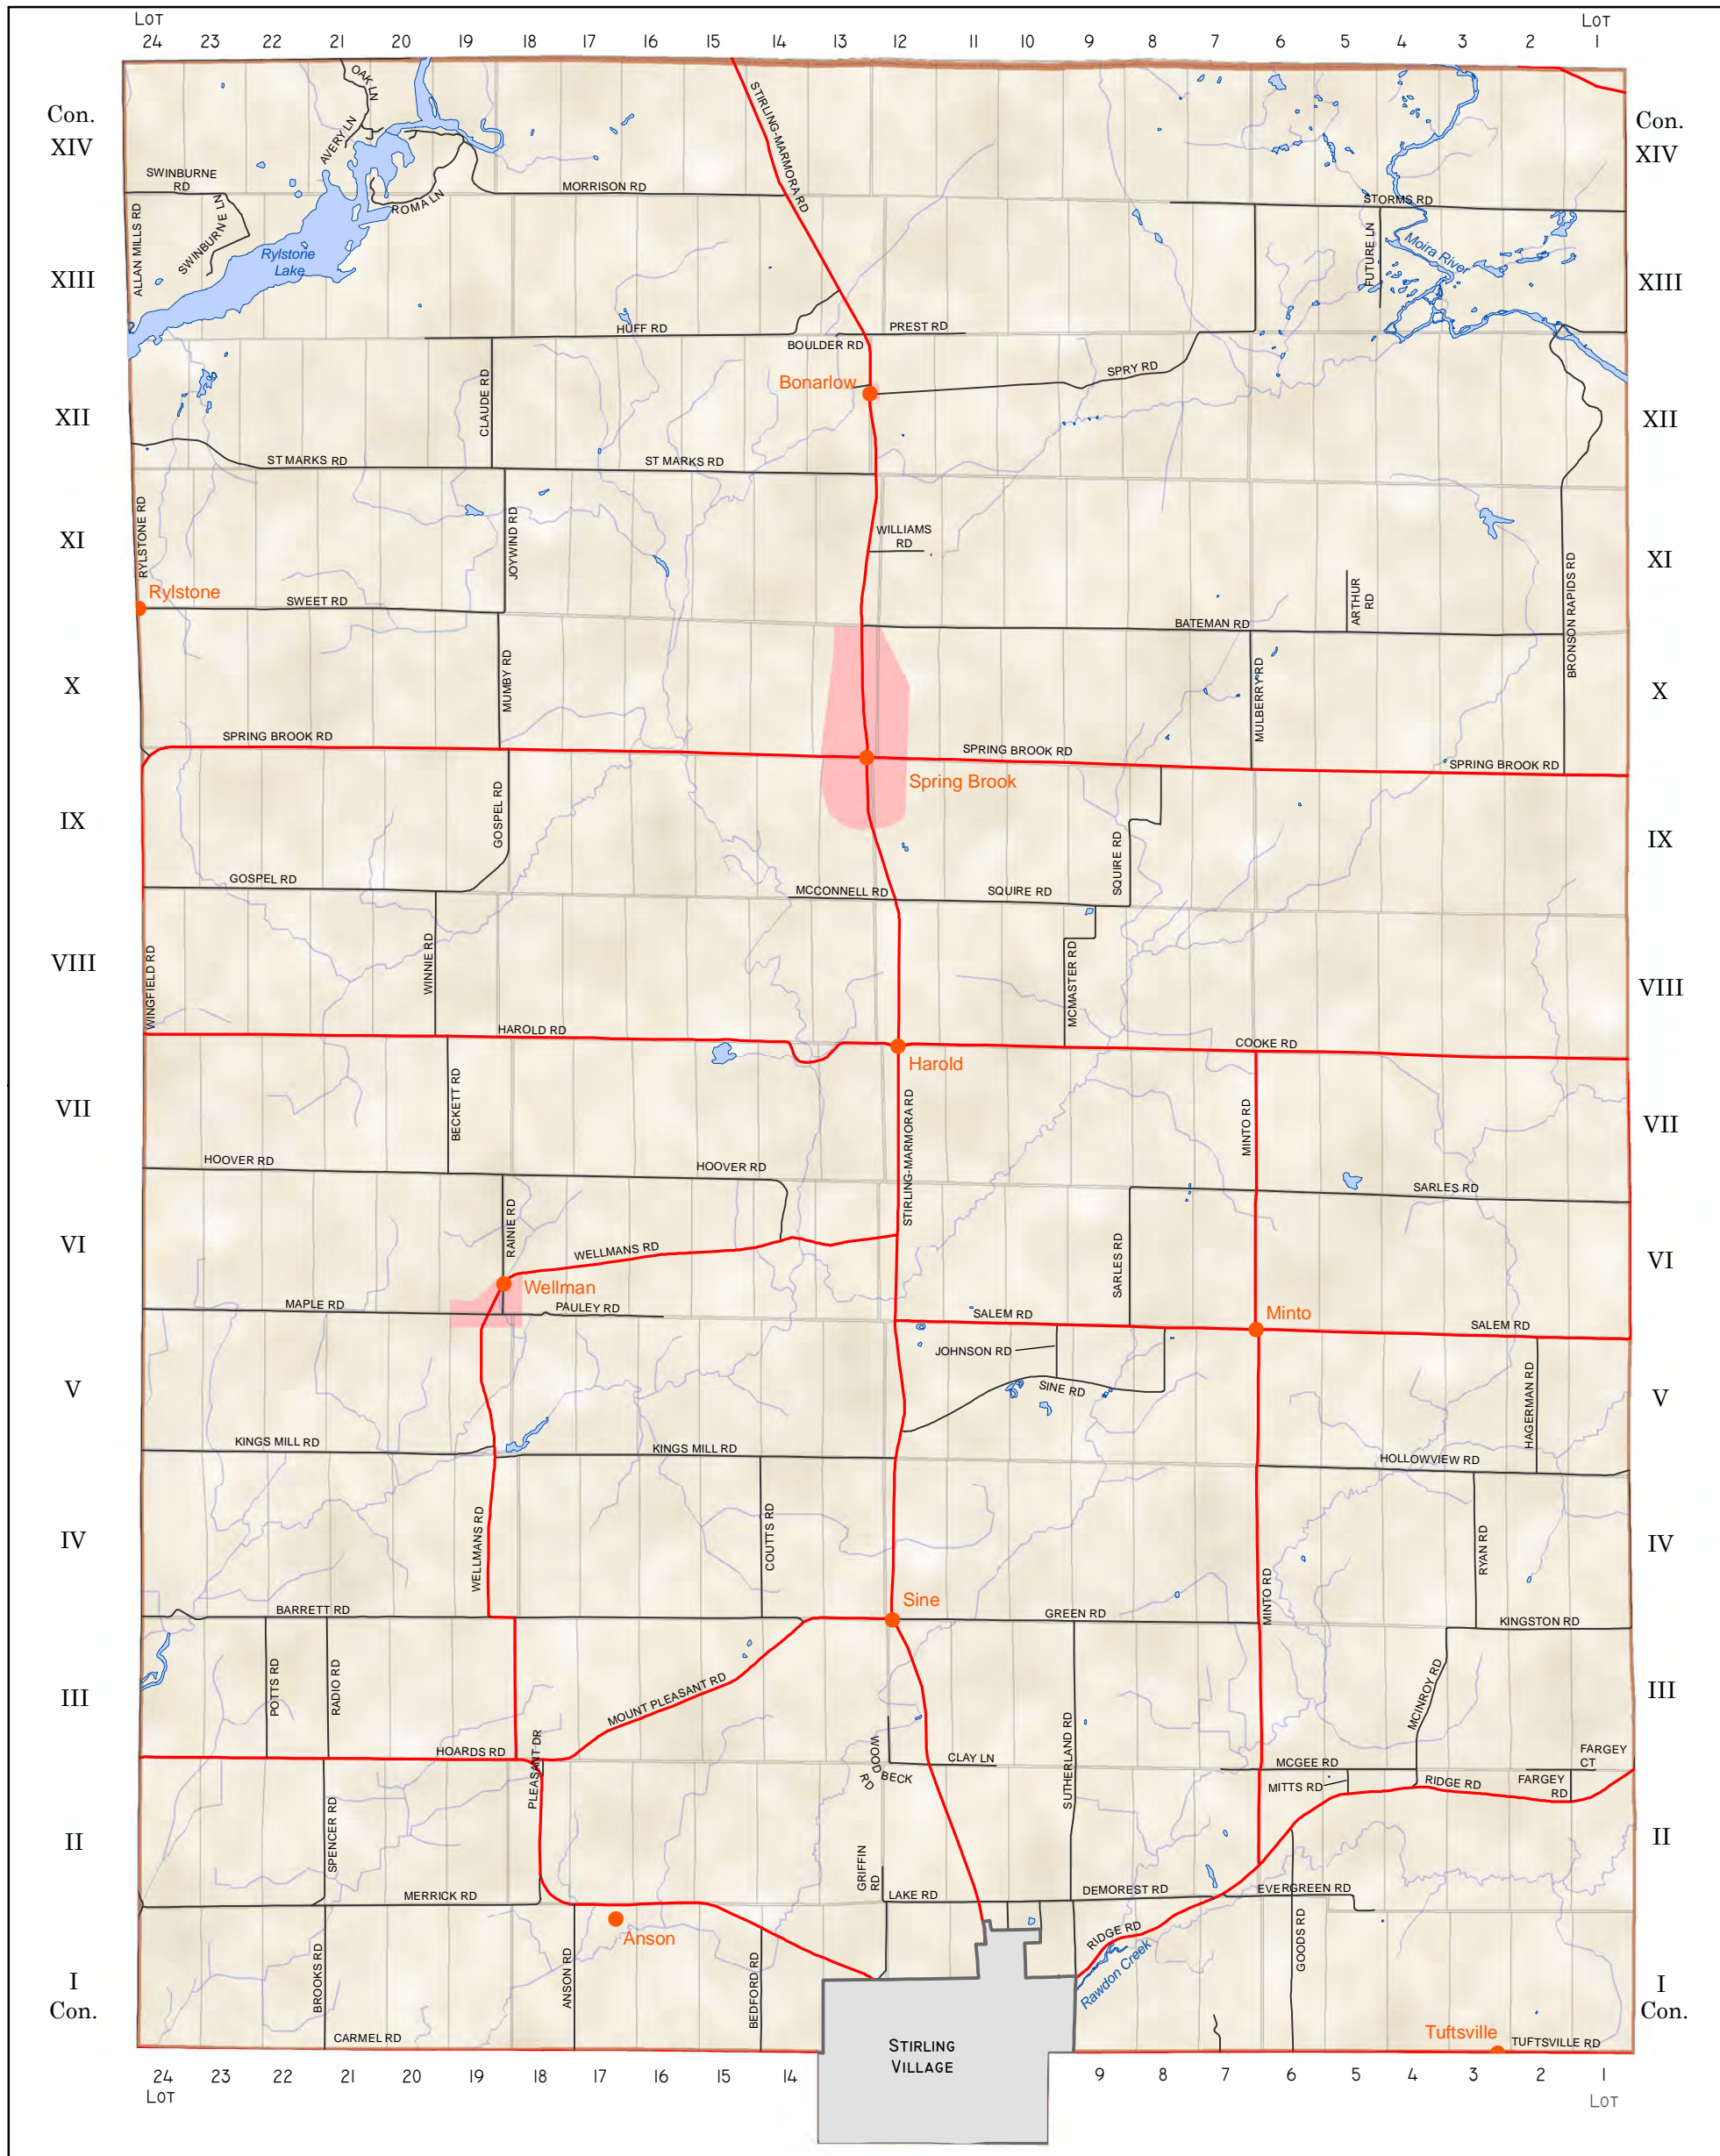

# STIRLING-RAWDON TOWNSHIP LOT & CONCESSION LAYOUT

LEGEND	
	URBAN AREA
	SETTLEMENT
	WATER
	LOT & CONCESSION
	HAMLET