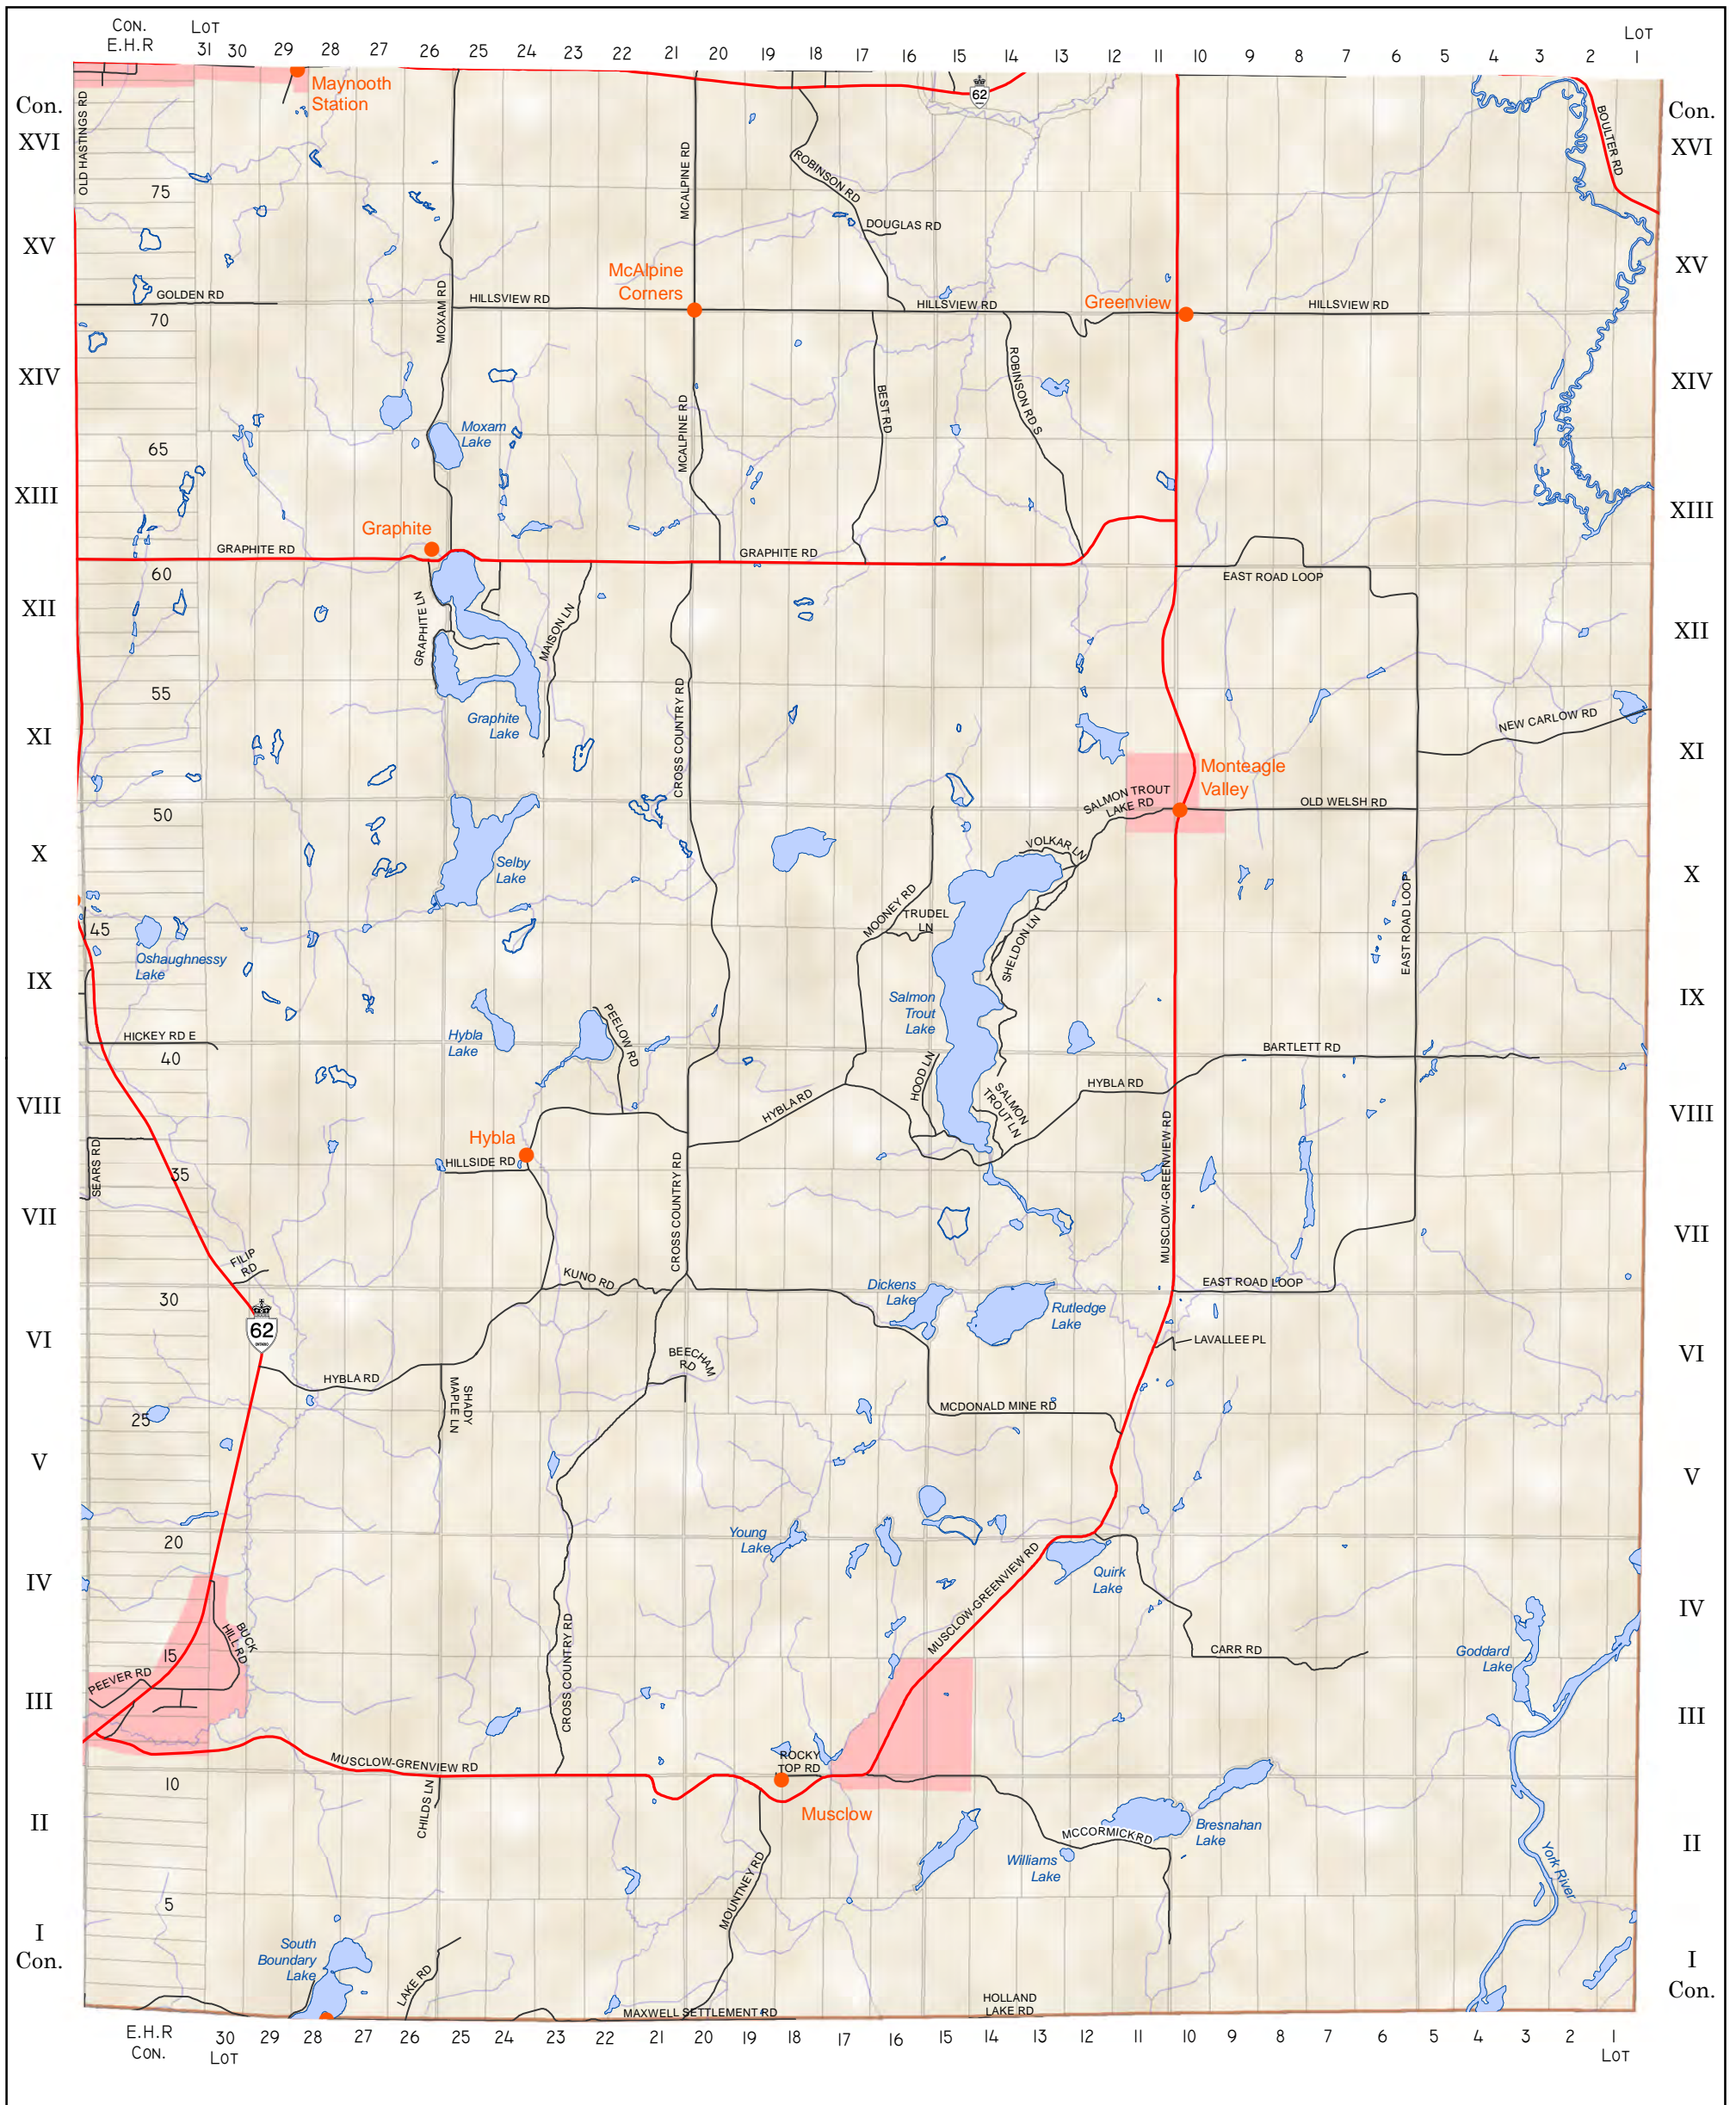

HASTINGS HIGHLANDS (MONTEAGLE TWP.) LOT & CONCESSION LAYOUT

LEGEND

-  URBAN AREA
-  SETTLEMENT
-  MAJOR ROAD
-  SECONDARY ROAD
-  WATER
-  LOT & CONCESSION
-  HAMLET