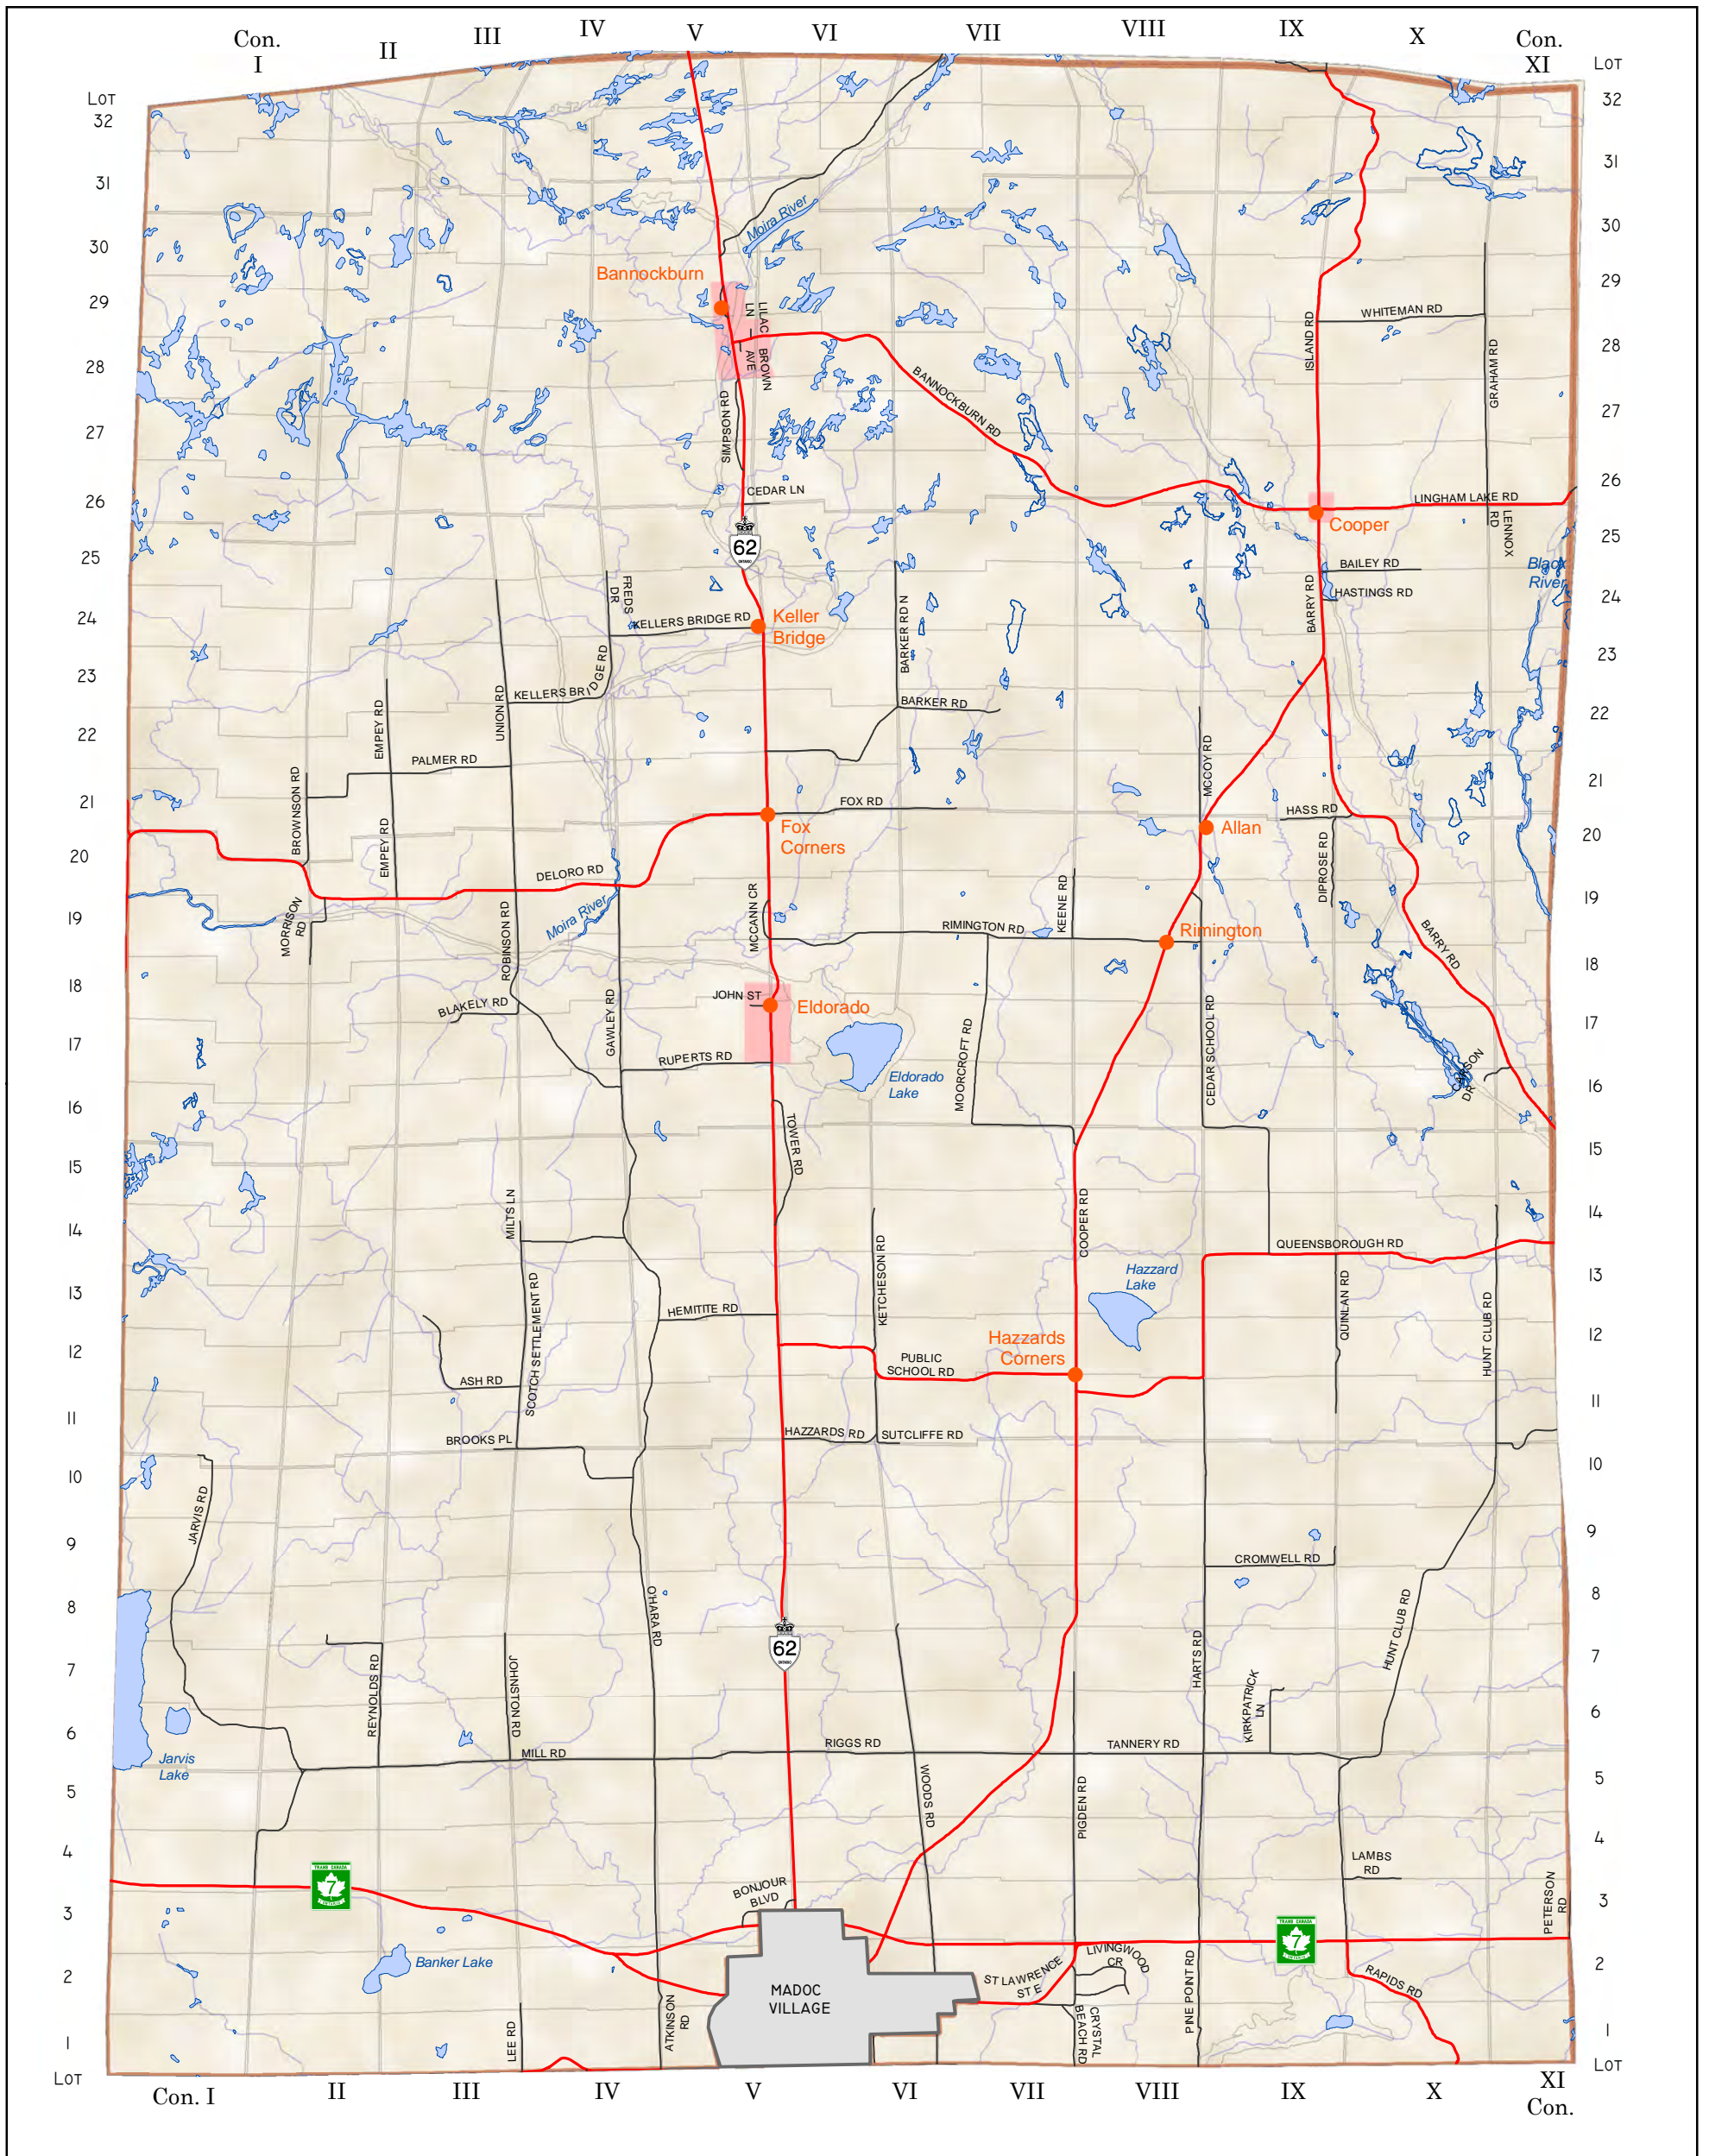

MADOC TOWNSHIP LOT & CONCESSION LAYOUT

LEGEND

- URBAN AREA
- MAJOR ROAD
- SECONDARY ROAD
- SETTLEMENT
- WATER
- LOT & CONCESSION
- HAMLET