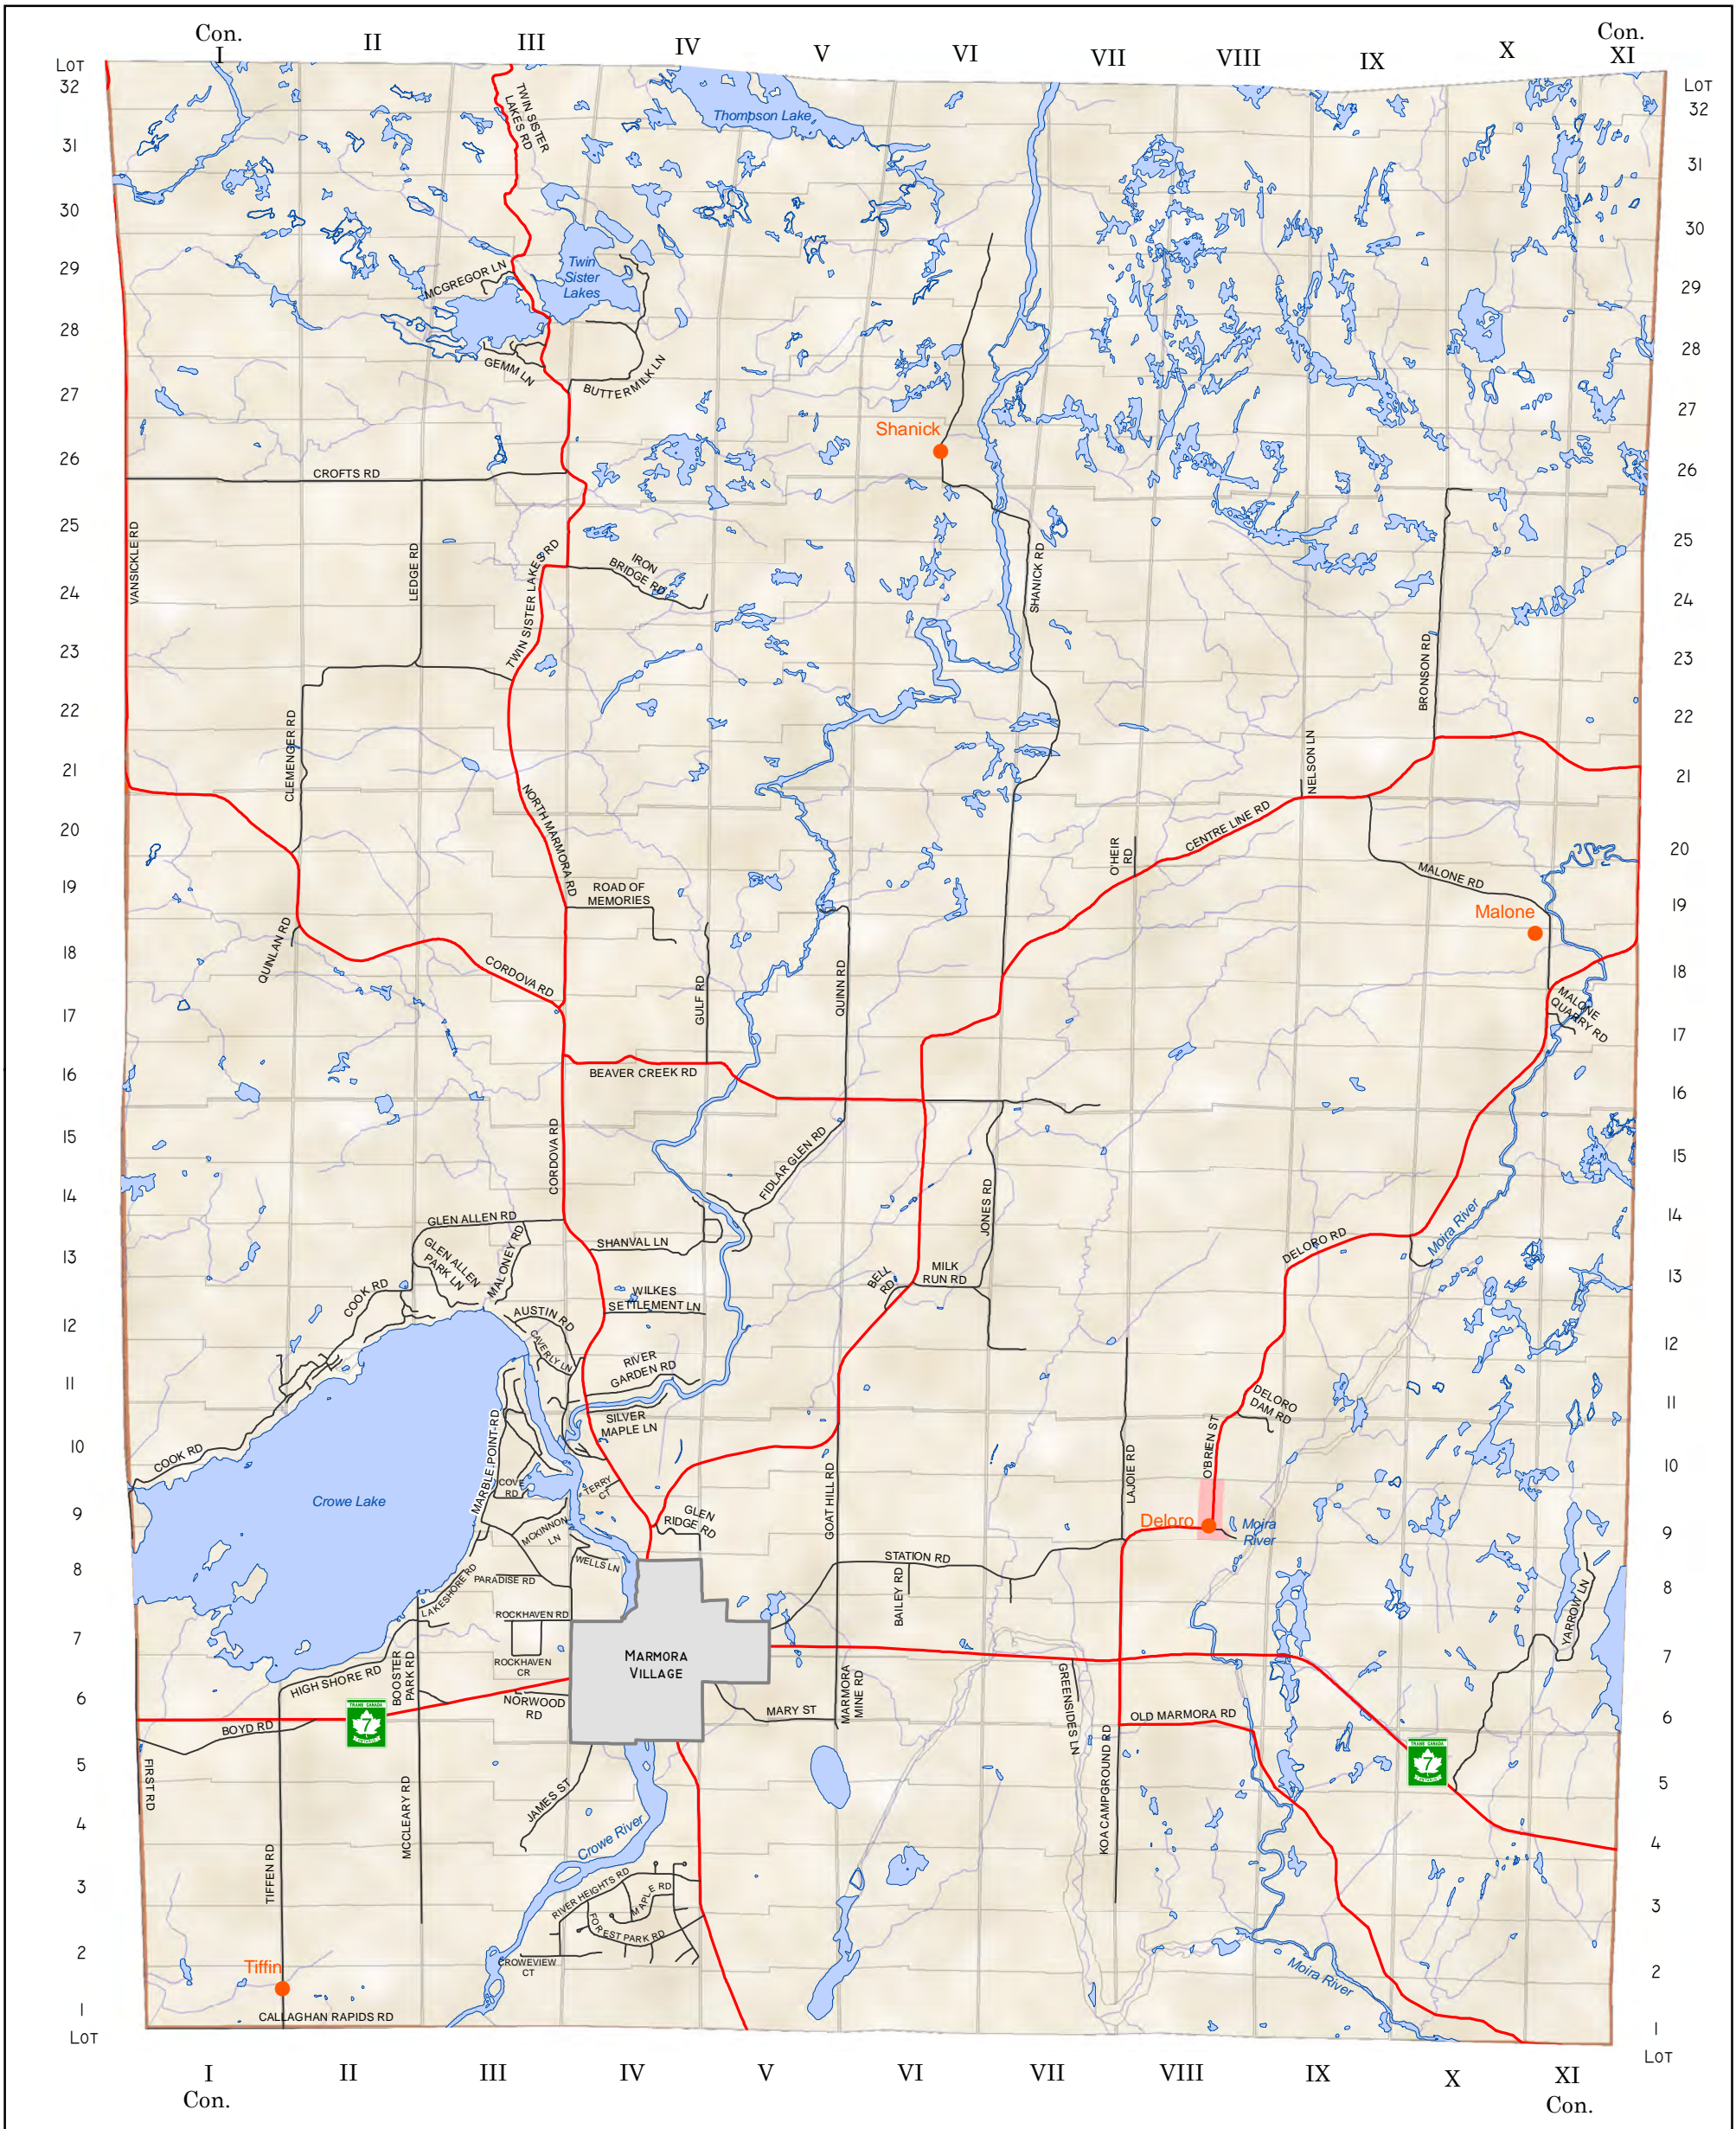

MARMORA & LAKE (MARMORA TWP.)

LOT & CONCESSION LAYOUT

LEGEND	
	URBAN AREA
	MAJOR ROAD
	SECONDARY ROAD
	SETTLEMENT
	WATER
	LOT & CONCESSION
	HAMLET