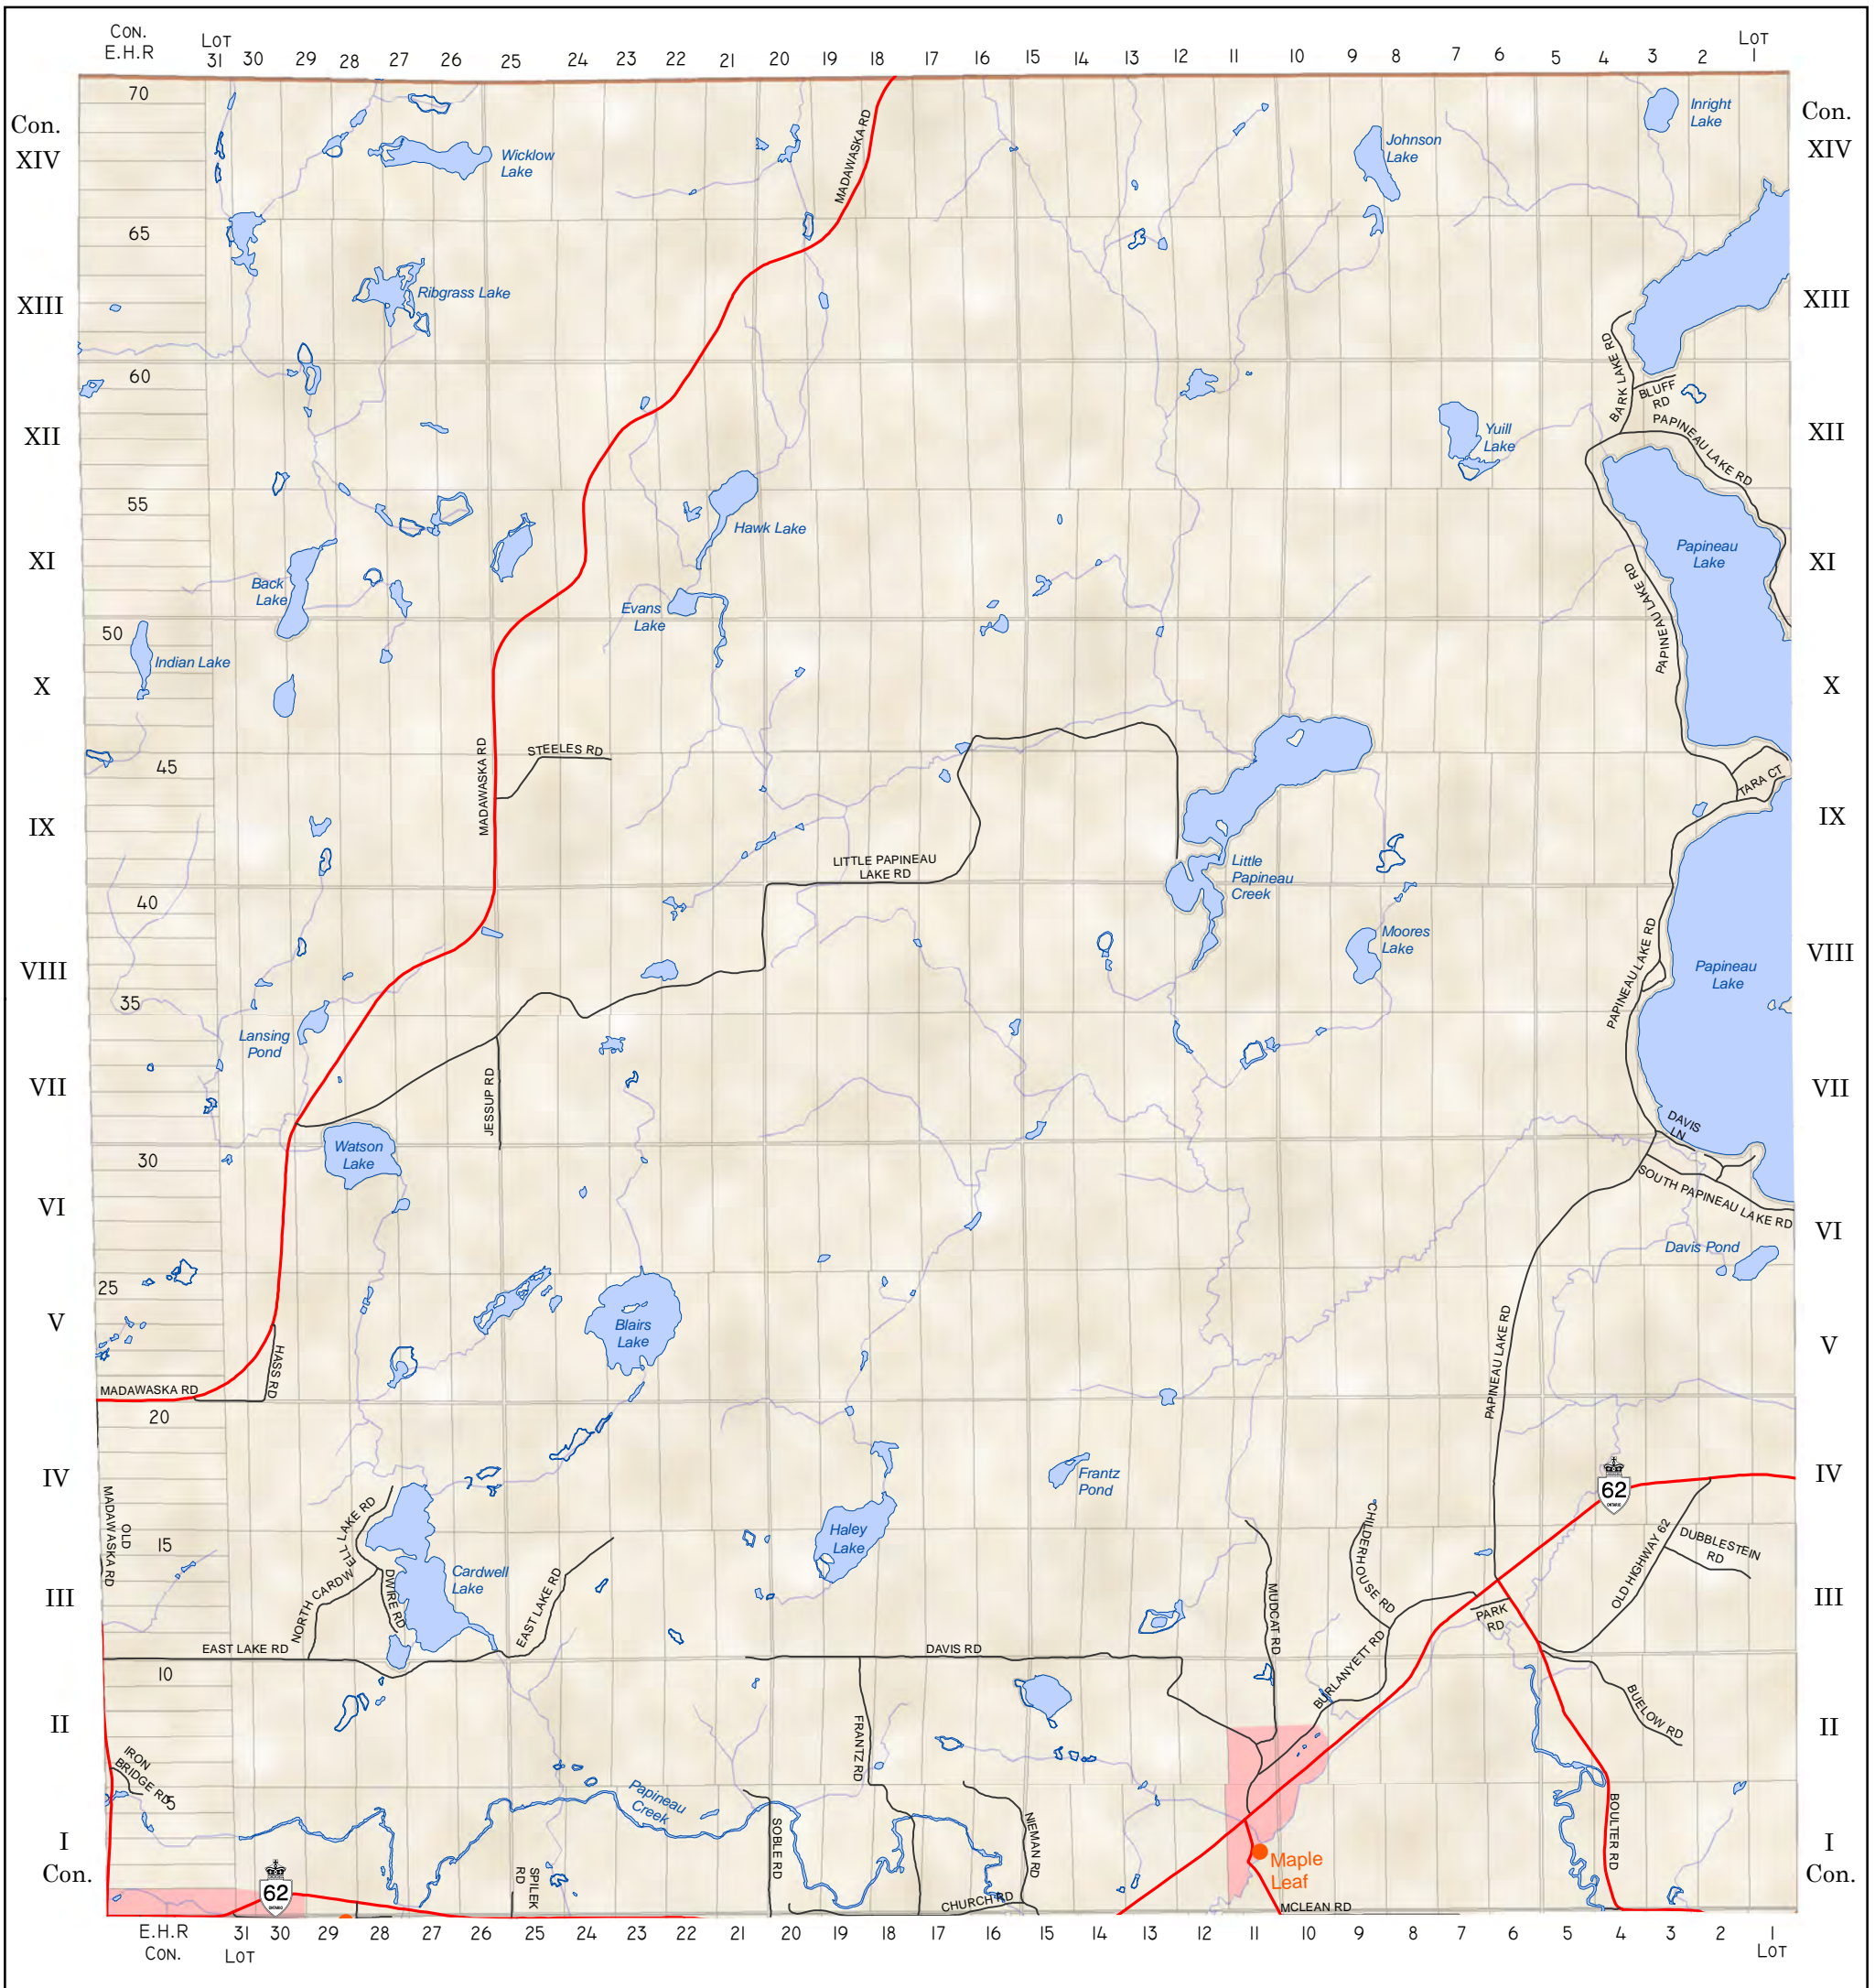

HASTINGS HIGHLANDS (WICKLOW TWP.)

LOT & CONCESSION LAYOUT

LEGEND

-  URBAN AREA
-  SETTLEMENT
-  MAJOR ROAD
-  SECONDARY ROAD
-  WATER
-  LOT & CONCESSION
-  HAMLET