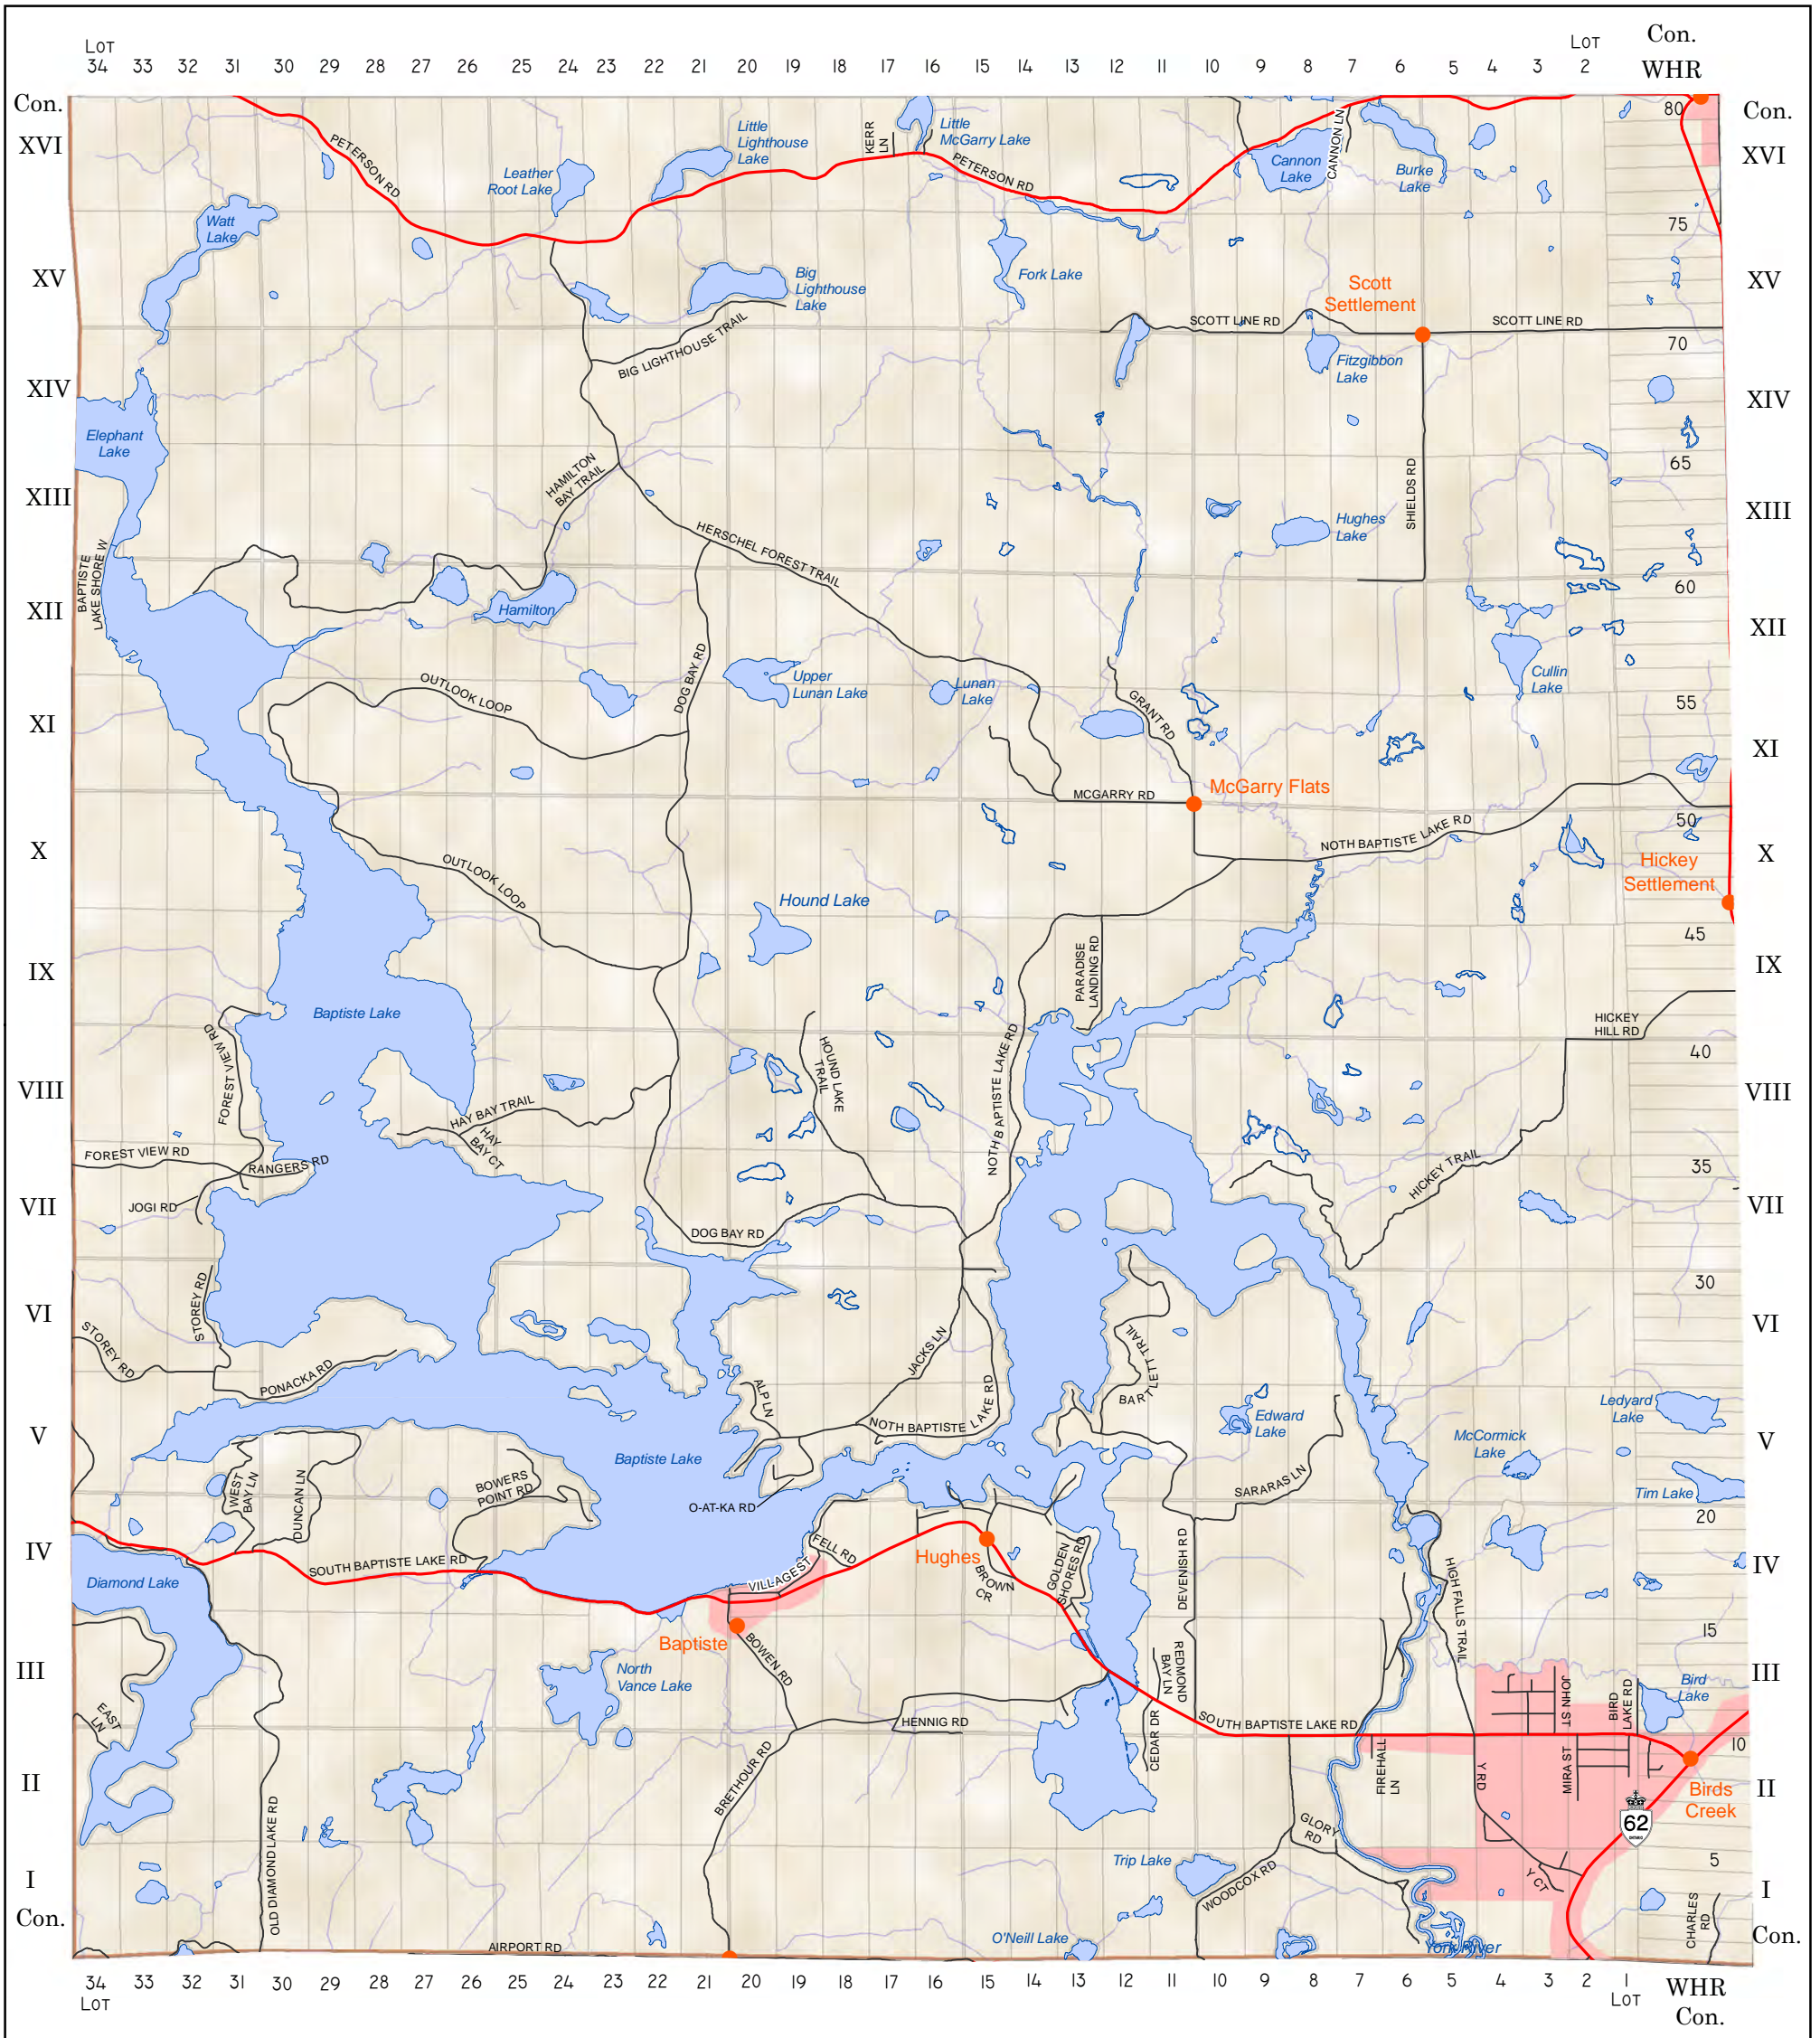

# HASTINGS HIGHLANDS (HERSCHEL TWP.) LOT & CONCESSION LAYOUT

LEGEND	
	URBAN AREA
	SETTLEMENT
	MAJOR ROAD
	SECONDARY ROAD
	WATER
	LOT & CONCESSION
	HAMLET